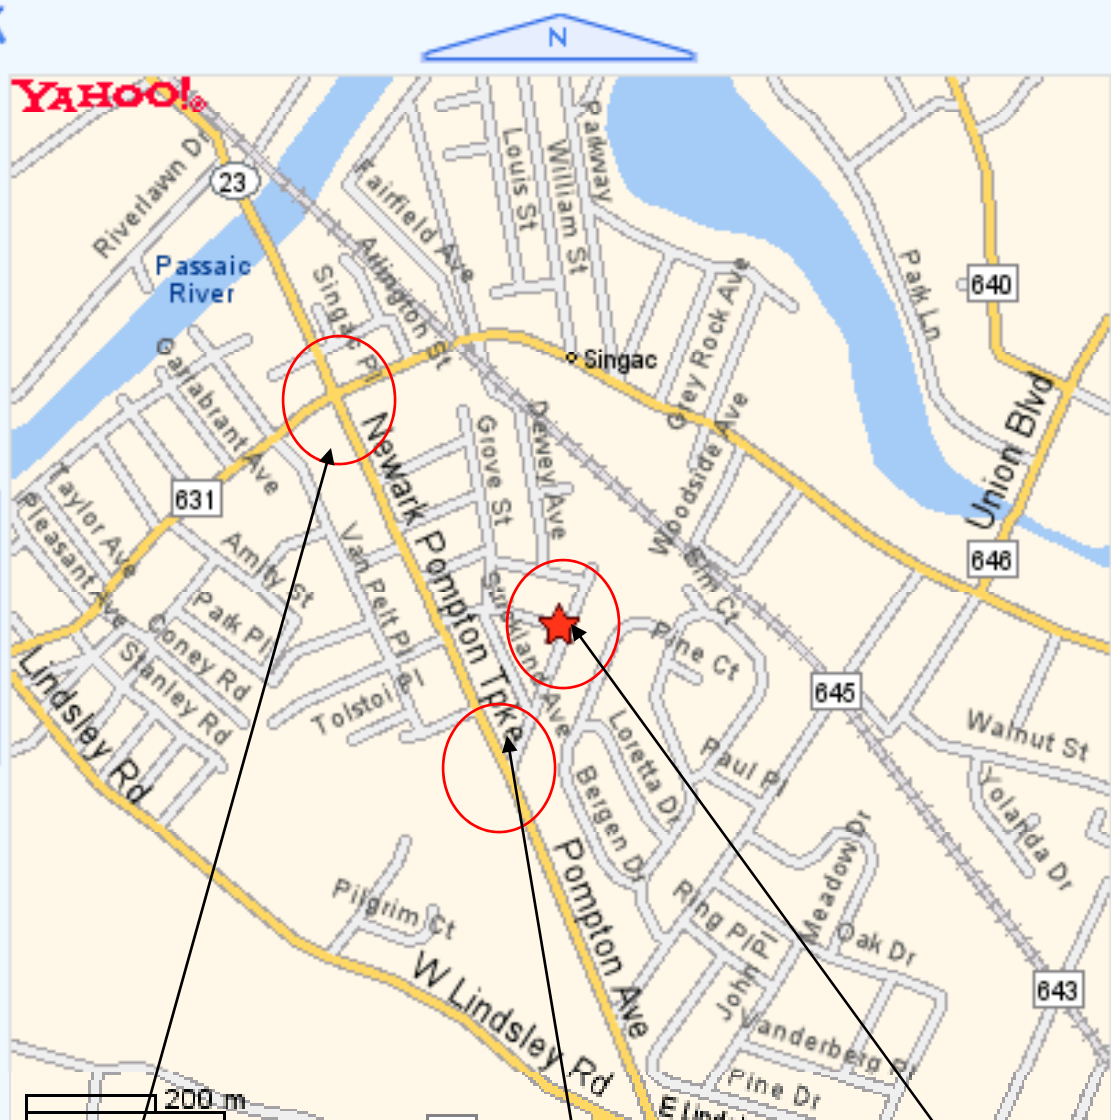

**Plenty of FREE PARKING is available**

Event Location:

**The Russian Hall**  
 4-6 Woodhull Ave  
 Little Falls, NJ 07424  
 Phone 973-256-9634

*(Directions are attached, parking in rear of building)*

Registration and NETWORKING  
 Buffet Spread and wine tasting

Four Corners

7-Eleven

Russian Hall

**Directions:** The Russian Hall is located in Little Falls, on the corner of Woodhull Ave and Bradford Ave, off of Pompton Avenue (Route 23), and approximately 1 mile south of the Willowbrook Shopping Mall in Wayne, NJ.